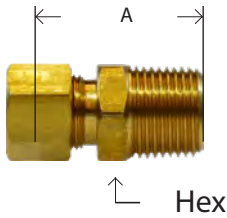

## BRASS FITTINGS

## MALE ADAPTER

SAE# 060102

68

PART #	COMP. X MALE NPTF	A	HEX	APPROX. WT. LBS.	LIST PRICE
18175	1/8" x 1/16"	0.78	0.37	0.02	---
18176	1/8" x 1/8"	0.78	0.43	0.04	---
18177	3/16" x 1/8"	0.84	0.43	0.04	---
18178	3/16" x 1/4"	0.94	0.56	0.06	---
18179L	1/4" x 1/8"	0.88	0.56	0.04	---
18179	1/4" x 1/8"	0.88	0.43	0.04	---
18180L	1/4" x 1/4"	0.94	0.56	0.05	---
18180	1/4" x 1/4"	1.06	0.56	0.06	---
18181	1/4" x 3/8"	1.03	0.68	0.08	---
18182	1/4" x 1/2"	1.09	0.81	0.10	---
18183	5/16" x 1/8"	0.91	0.50	0.05	---
18184L	5/16" x 1/4"	1.01	0.56	0.06	---
18184	5/16" x 1/4"	1.09	0.56	0.06	---
18185	5/16" x 3/8"	1.06	0.68	0.07	---
18186	5/16" x 1/2"	1.14	0.87	0.10	---
18187L	3/8" x 1/8"	0.94	0.56	0.06	---
18187	3/8" x 1/8"	0.97	0.56	0.06	---
18188L	3/8" x 1/4"	1.03	0.56	0.06	---
18188	3/8" x 1/4"	1.16	0.56	0.07	---
18189L	3/8" x 3/8"	1.09	0.68	0.08	---
18189	3/8" x 3/8"	1.14	0.69	0.08	---
18190L	3/8" x 1/2"	1.19	0.88	0.12	---
18190	3/8" x 1/2"	1.34	0.87	0.13	---
18191	3/8" x 3/4"	1.29	1.06	0.16	---
18192	7/16" x 1/4"	1.06	0.62	0.10	---
18204	7/16" x 3/8"	1.10	0.68	0.12	---
18193L	1/2" x 1/4"	1.09	0.69	0.11	---
18193	1/2" x 1/4"	1.22	0.68	0.11	---
18194L	1/2" x 3/8"	1.16	0.68	0.12	---
18194	1/2" x 3/8"	1.16	0.69	0.12	---
18195L	1/2" x 1/2"	1.09	0.81	0.12	---
18195	1/2" x 1/2"	1.41	0.87	0.19	---
18196	1/2" x 3/4"	1.38	1.06	0.22	---
18216	5/8" x 1/4"	1.21	0.87	0.22	---
18197	5/8" x 3/8"	1.22	0.87	0.24	---
18198	5/8" x 1/2"	1.12	0.81	0.24	---
18199	5/8" x 3/4"	1.31	1.06	0.26	---
18200	3/4" x 1/2"	1.44	1.00	0.26	---
18201	3/4" x 3/4"	1.50	1.06	0.26	---
18202	7/8" x 1/2"	1.18	1.12	0.26	---
18203	7/8" x 3/4"	1.22	1.12	0.28	---
18205	7/8" x 1"	1.67	1.37	0.32	---
18206	1" x 3/4"	1.95	1.37	0.44	---
18207	1" x 1"	2.00	1.38	0.48	---